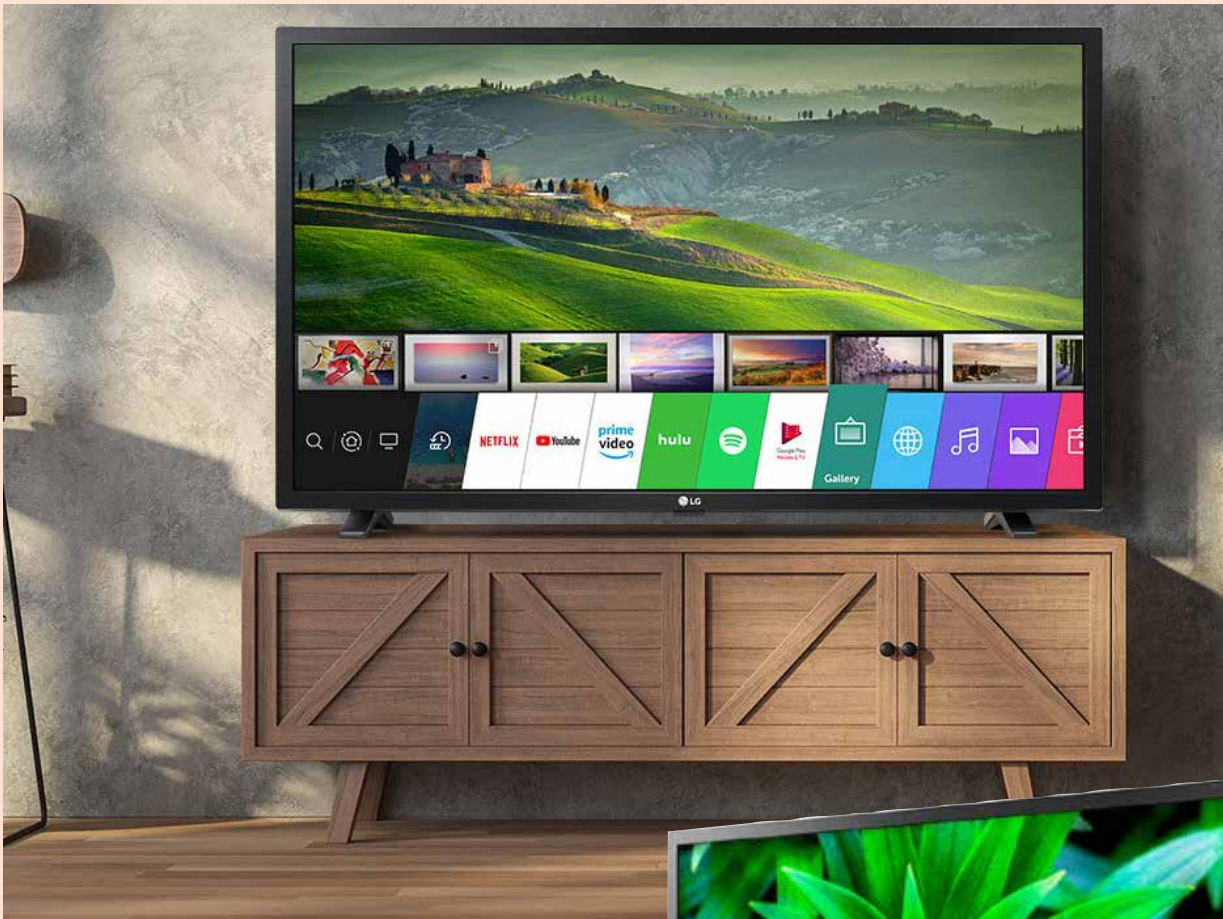

Speciale acties geldig van - Actions spéciales valables 01/2 > 31/3/2020

GRATIS

↪ bij aankoop van $\geq$ €5000